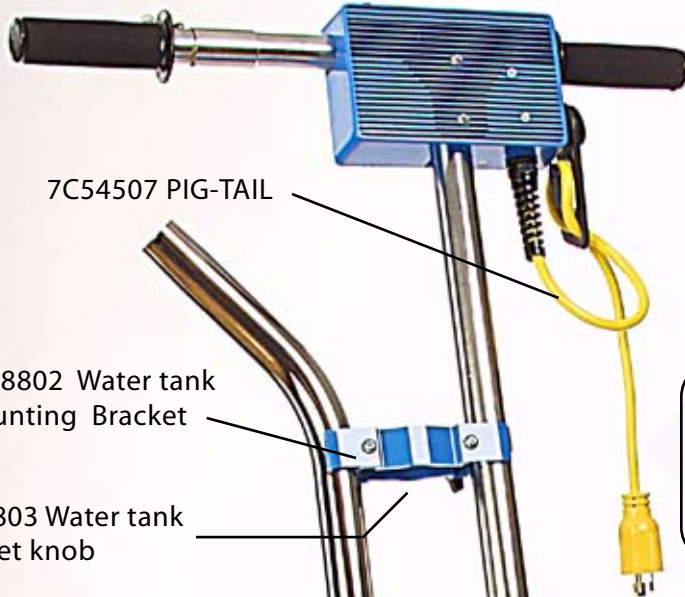

## Woodpecker quick reference

2E90046 Handle-Swtchbx Woodpecker and Stonechat  
2E90043 Handle-Swtchbx Rabbit-6 as in BOM

7C54507 PIG-TAIL

2A88802 Water tank  
Mounting Bracket

2A88803 Water tank  
bracket knob

2A88838 Exhaust  
pipe Assembly

1B52005 Polyurathane  
HOSE22"lng

7C90110 CABLE 50ft withTwistlock  
& regular Socket for 120volt

2E91700 TRI-NUT

2F01051  
Lighthouse

2E97340  
MOTOR SHROUD 66 frame

1E57909 Ball knob  
1K20003 Hose clamp

2E94021  
DUST GUARD

Not shown

#2A81356 Scrub Jay#3

#2A81821 hose

#2A81940 regular drive block

#2A81851 "Camel"  
weight multiplier drive block

#2A81849 drive block for  
double sided sandpaper

2A61366 Tynex brush 13"dia.

#2A88850 Water tank

2F03072  
WEIGHT 40lb  
without hump