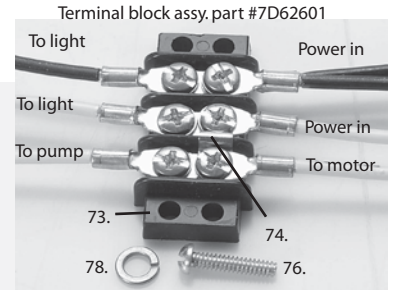

Rabbit-6 Pump house (#2F01050) parts.

- 1. 9K10144 Clear tube
- 3. 1K20000 Hose clamp
- 4. 1K20205 Hose barb 3/8"
- 5. 2F01000 Pump for Rabbit-6 (110v)
- 7. 2F02000 Fluorescent bulb (110v)
- 8. 2F01010 Mounting rubber bracket
- 9. 6A19309 Pump mounting screw
- 10. 6K02000 Washer (for mounting screw)
- 11. 6D02301 Nut (for mounting screw)
- 12. 2F01012 Aluminum mounting bracket
- 13. 2F01063 Street elbow 45 degrees
- 14. 2F01065 Brass 90 degree hose barb
- 15. 1K20000 Hose clamp 5/8" dia
- 17. 7D62601 Terminal block assy.
- 19. 2F01074 Hose barb
- 20. 6A15507 Screw for pillowblock.
- 21. 6K02000 Washer
- 22. 6K02006 Washer
- 23. 2F01072 Long nipple 1/8x3"
- 25. 2F01088 Grommet
- 26. 2F01082 Chain (not shown)
- 27. 2F01070 Pipe coupling
- 28. 2F01054 Spray nozzle complete assy.
- 29. 2F01078 Pillow block.
- 30. 6A14902 Set screw
- 31. 7D53817 Clip
- 32. 2F01084 Bumper
- 33. 6A05402 Screw
- 34. 6K01803 Washer

- 35. 6A15506 Screw
- 36. 6K02006 Washer
- 37. 2F01020 Pump house base c/w window.
- 39. 2F01090 Hex aluminum stand-off.
- 41. 2F02010 Ballast.
- 43. 9K29021 Braided hose
- 44. 9L60500 Rubber strip
- 45. 6D04600 Nut
- 46. 2F01081 "O" ring
- 47. 7C54508 Tube cable
- 49. 2E90805 Strain reliever bushing.
- 50. 2F01013 Square plate to convert old type of socket & boot to direct hookup #47.
- 51. 2F01063 Elbow 45 degree
- 53. 2F02050 Valve (3 way brass ball valve)
- 54. 2F01065 Brass elbow 90 degree
- 55. 2F01085 "H" shape extrusion
- 57. 6K02000 Washer
- 59. 2D02202 Keps nut
- 63. 6A15502 Screw
- 64. 9X15501 Ground screw assy. (2pcs of #57+3pcs of #59+1pc of #63)
- 65. 2F01086 Grommet.
- 67. 2F01030 Pump house TOP (not shown)