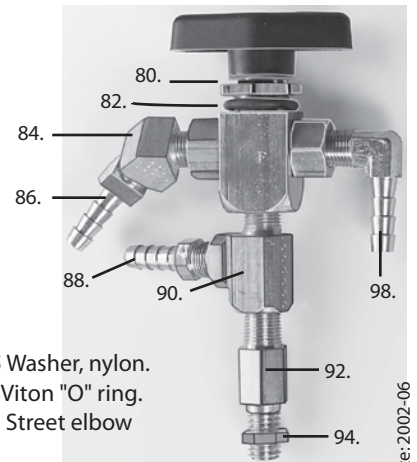

Brass Valve 2F02050

80. 6K02615 Washer, nylon.
82. 2F01081 Viton "O" ring.
84. 2F01063 Street elbow 45 degr.
86. 2F01067 45 degr. elbow with barb
88. 1K29102 Hose barb
90. 2F01061 Brass "T"
92. 2F01089 Brass stand-off.
94. 6D03204 Nylon hex nut
98. 2F01065 Elbow 90degree hose barb.