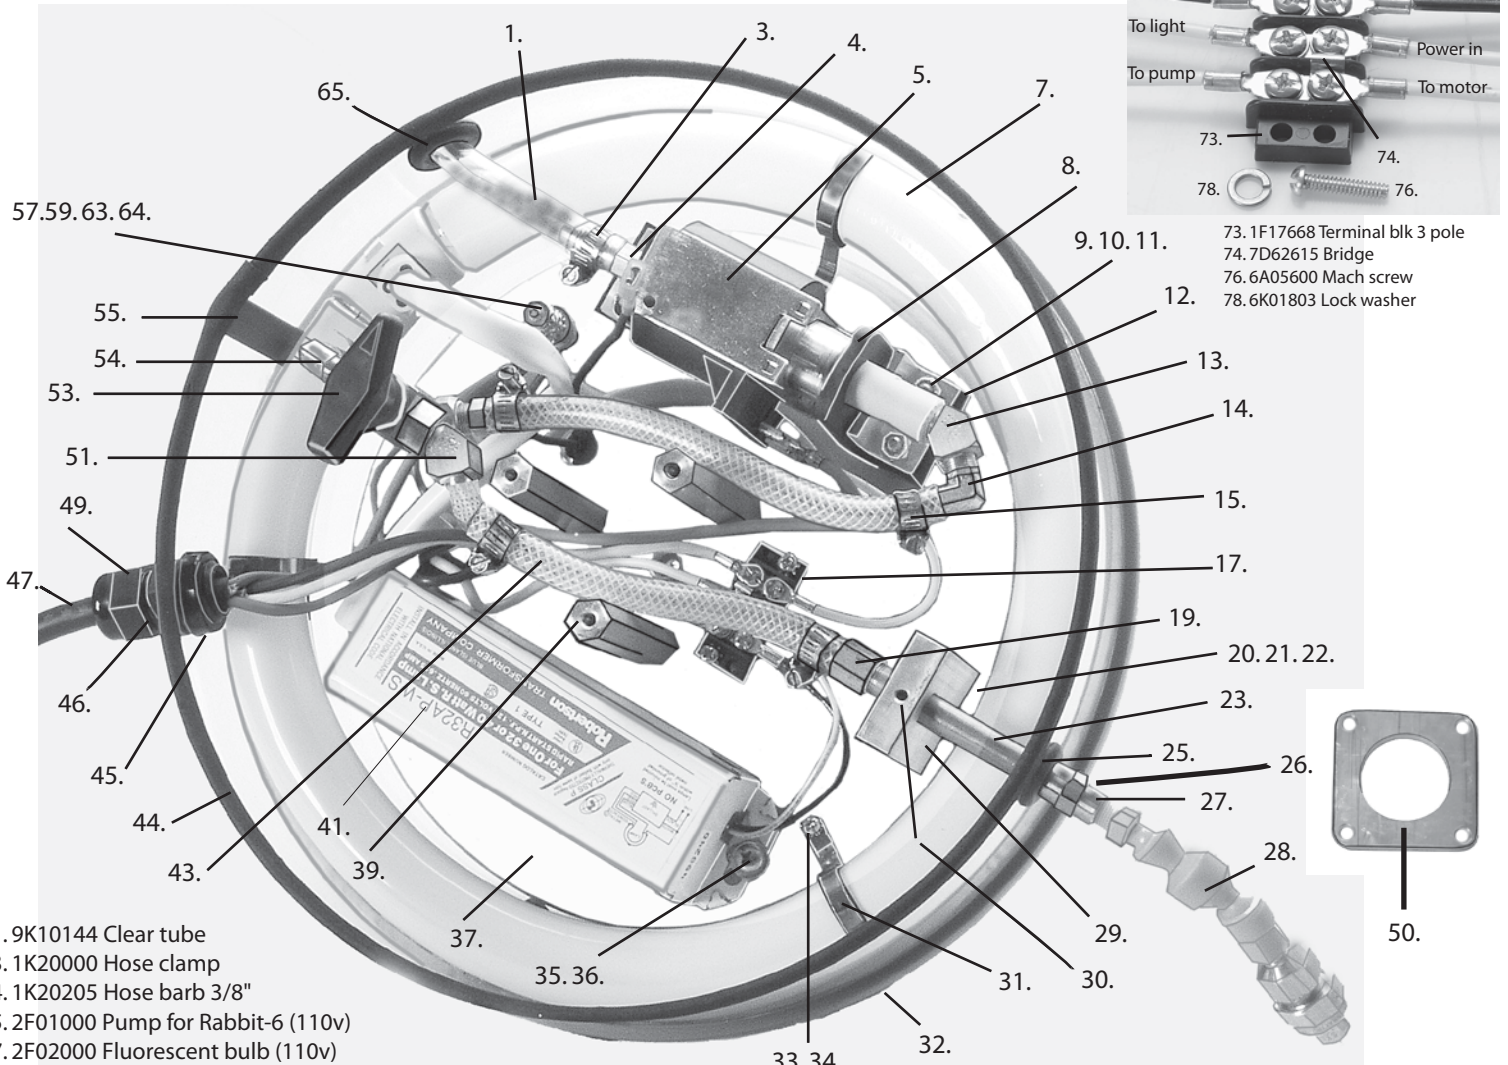

Rabbit-6 Pump house (#2F01050) parts.

- 1. 9K10144 Clear tube
- 3. 1K20000 Hose clamp
- 4. 1K20205 Hose barb 3/8"
- 5. 2F01000 Pump for Rabbit-6 (110v)
- 7. 2F02000 Fluorescent bulb (110v)
- 8. 2F01010 Mounting rubber bracket
- 9. 6A19309 Pump mounting screw
- 10. 6K02000 Washer (for mounting screw)
- 11. 6D02301 Nut (for mounting screw)
- 12. 2F01012 Aluminum mounting bracket
- 13. 2F01063 Street elbow 45 degrees
- 14. 2F01065 Brass 90 degree hose barb
- 15. 1K20000 Hose clamp 5/8" dia
- 17. 7D62601 Terminal block assy.
- 19. 2F01074 Hose barb
- 20. 6A15507 Screw for pillowblock.
- 21. 6K02000 Washer
- 22. 6K02006 Washer
- 23. 2F01072 Long nipple 1/8x3"
- 25. 2F01088 Grommet
- 26. 2F01082 Chain (not shown)
- 27. 2F01070 Pipe coupling
- 28. 2F01054 Spray nozzle complete assy.
- 29. 2F01078 Pillow block.
- 30. 6A14902 Set screw
- 31. 7D53817 Clip
- 32. 2F01084 Bumper
- 33. 6A05402 Screw
- 34. 6K01803 Washer

- 35. 6A15506 Screw
- 36. 6K02006 Washer
- 37. 2F01020 Pump house base c/w window.
- 39. 2F01090 Hex aluminum stand-off.
- 41. 2F02010 Ballast.
- 43. 9K29021 Braided hose
- 44. 9L60500 Rubber strip
- 45. 6D04600 Nut
- 46. 2F01081 "O" ring
- 47. 7C54508 Tube cable
- 49. 2E90805 Strain reliever bushing.
- 50. 2F01013 Square plate to convert old type of socket & boot to direct hookup #47.
- 51. 2F01063 Elbow 45 degree
- 53. 2F02050 Valve (3 way brass ball valve)
- 54. 2F01065 Brass elbow 90 degree
- 55. 2F01085 "H" shape extrusion
- 57. 6K02000 Washer
- 59. 2D02202 Keps nut
- 63. 6A15502 Screw
- 64. 9X15501 Ground screw assy. (2pcs of #57+3pcs of #59+1pc of #63)
- 65. 2F01086 Grommet.
- 67. 2F01030 Pump house TOP (not shown)